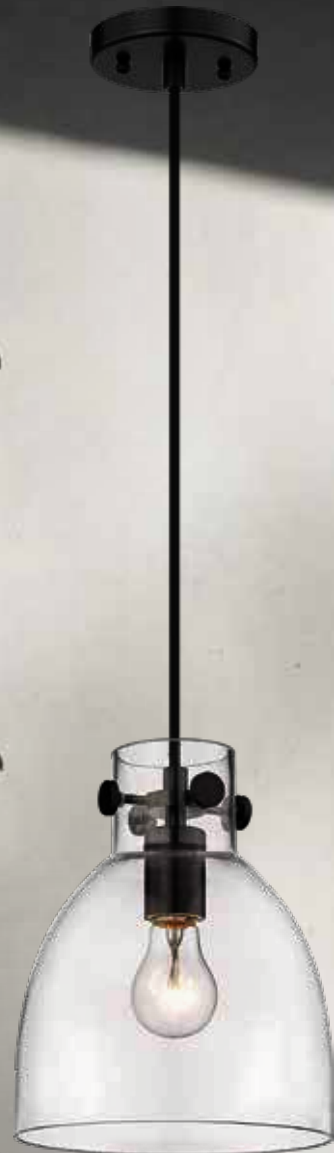

PN • Polished Nickel

SN • Satin Nickel

410-1PS-BK*-G412-8CL

Clear

8" DIA x 9 7/8" H

SHOWN WITH BB-60-A19 BULB

410-1PS-BB*-G412-8SM

Light Smoke