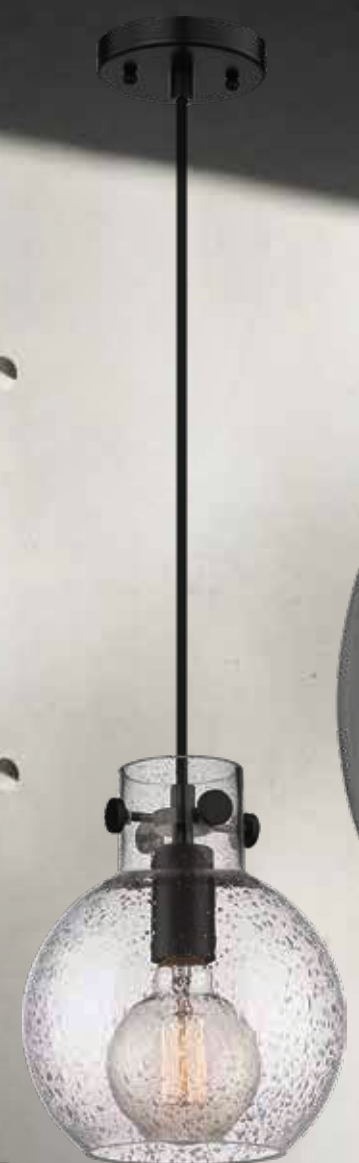

410-1PS-BK*-G410-8SDY
Seedy
8" DIA x 9 7/8" H
SHOWN WITH BB-60-G25 BULB