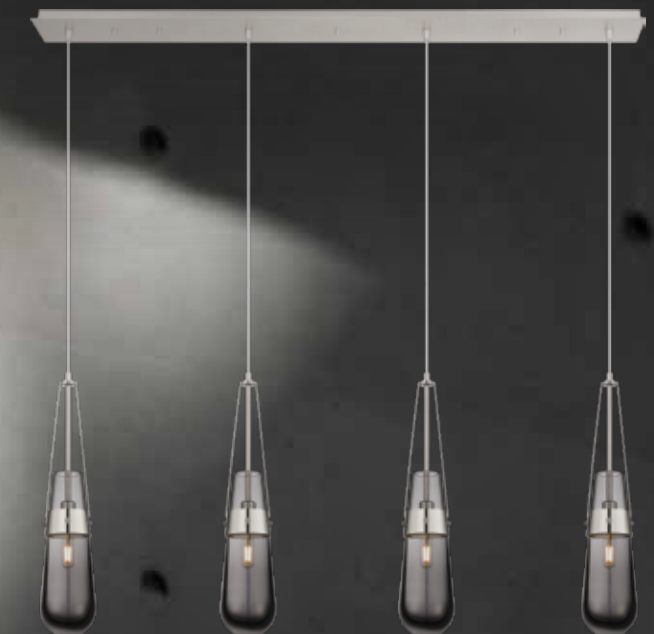

48 1/4" LONG x 4 1/4" W x Adjustable Height

SHOWN WITH BB-8T-LED BULBS

123-452-1P-BB*-G452-4CL

Clear

36 1/8" LONG x 4 1/4" W x Adjustable Height

SHOWN WITH BB-8T-LED BULBS

124-452-1P-PN*-G452-4SM

Light Smoke