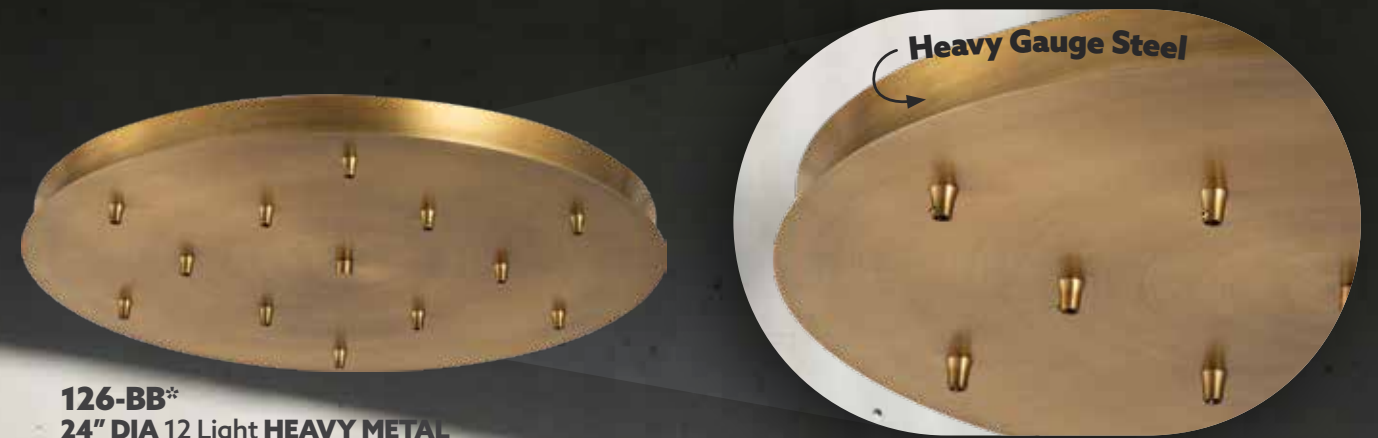

Multi-Port Canopy Specifications