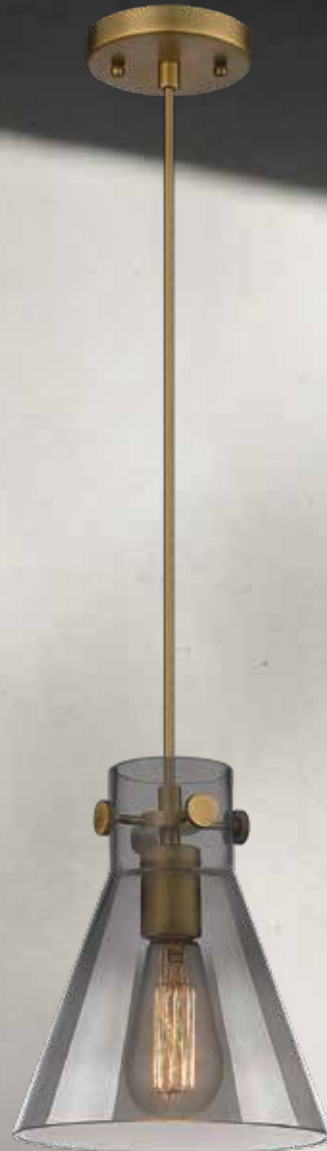

4 Glass Choices: **G411-8**

WH

Cased Matte White

CL

Clear

SDY

Seedy

SM

Light Smoke

410-1PS-BB-G411-8SM

Light Smoke

8" DIA x 9 7/8" H

SHOWN WITH BB-60-A BULB

410-1PS-PN*-G411-8SDY

Seedy

8" DIA x 9 7/8" H