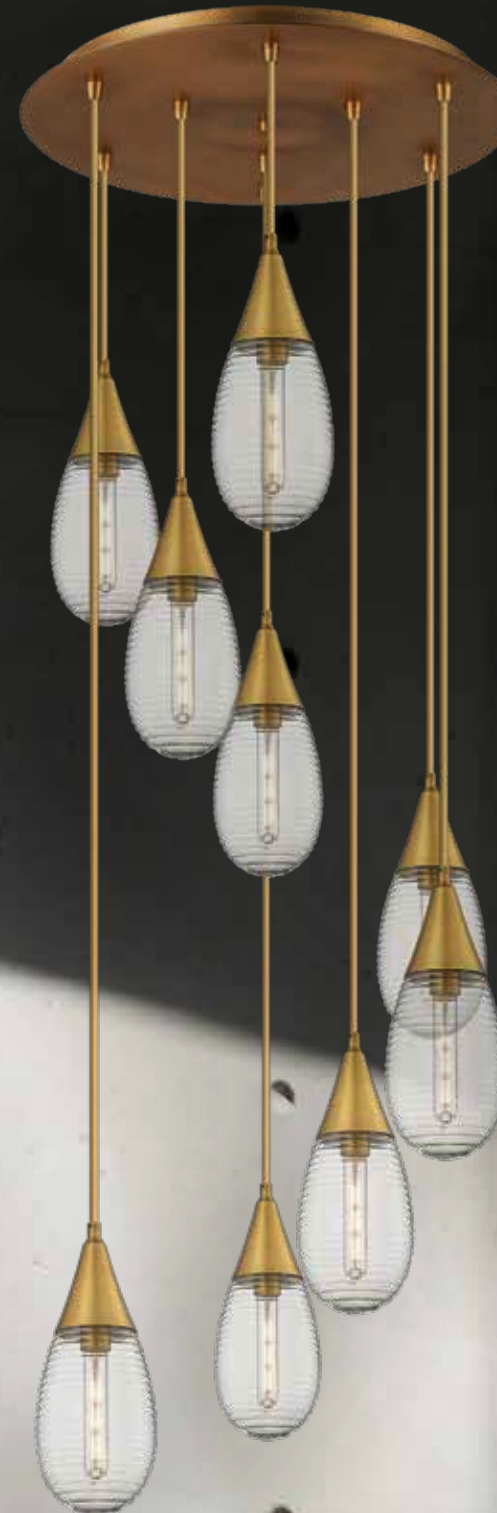

BK • Matte Black

BB • Brushed Brass

PN • Polished Nickel

SN • Satin Nickel

116-450-1P-BK*-G450-6SCL
Striped Clear
16 5/8" DIA x Adjustable Height
SHOWN WITH BB-7T-LED BULBS

106-450-1P-SN*-G450-6CL
Clear
8" DIA x Adjustable Height
SHOWN WITH BB-7T-LED BULBS