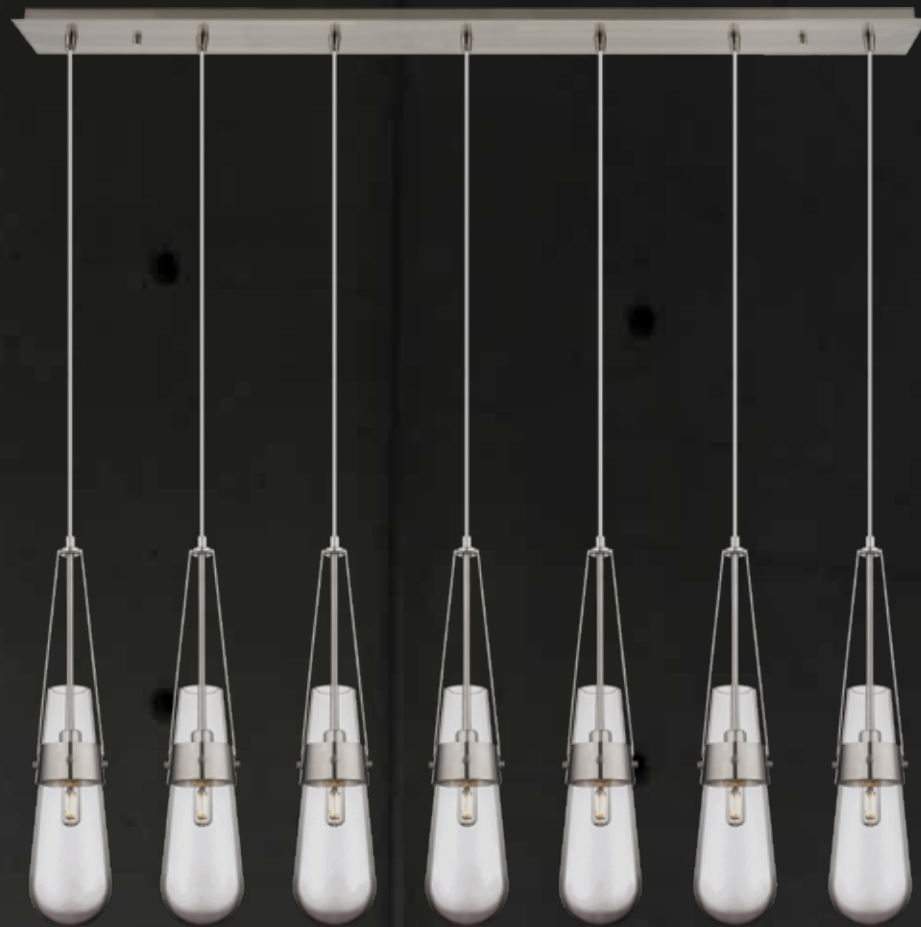

Milan Multi-Ports

BK • Matte Black

BB • Brushed Brass

PN • Polished Nickel

SN • Satin Nickel

127-452-1P-SN*-G452-4CL

Clear

48 1/4" LONG x 4 1/4" W x Adjustable Height

SHOWN WITH BB-8T-LED BULBS