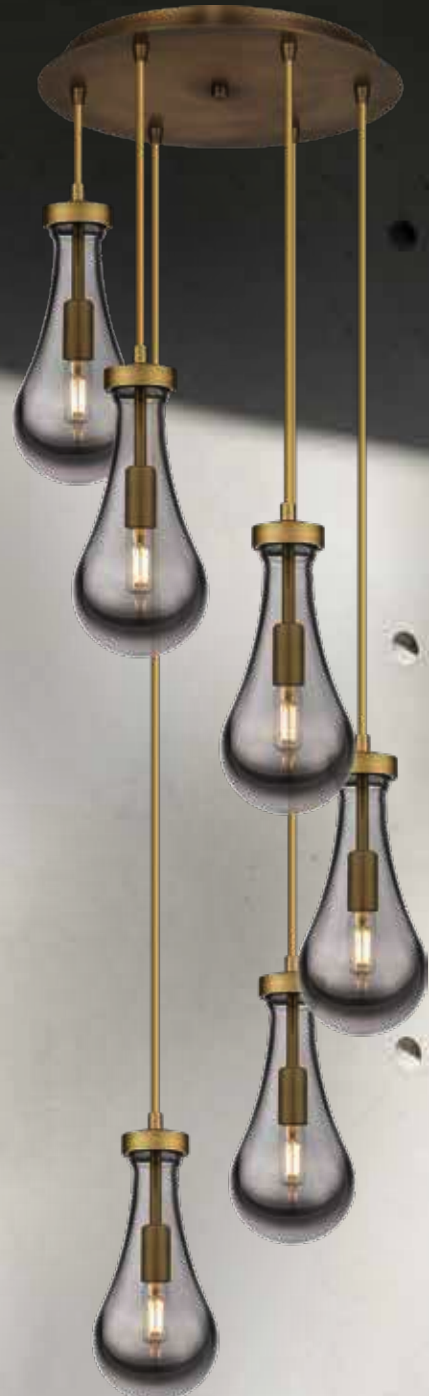

*AVAILABLE IN **4** FINISHES MP-31

Owego Multi-Ports

2 Glass Choices: **G451-5**

BK • Matte Black

BB • Brushed Brass

PN • Polished Nickel

SN • Satin Nickel

116-451-1P-BB*-G451-5SM
Light Smoke
15 3/4" DIA x Adjustable Height
SHOWN WITH BB-8T-LED BULBS