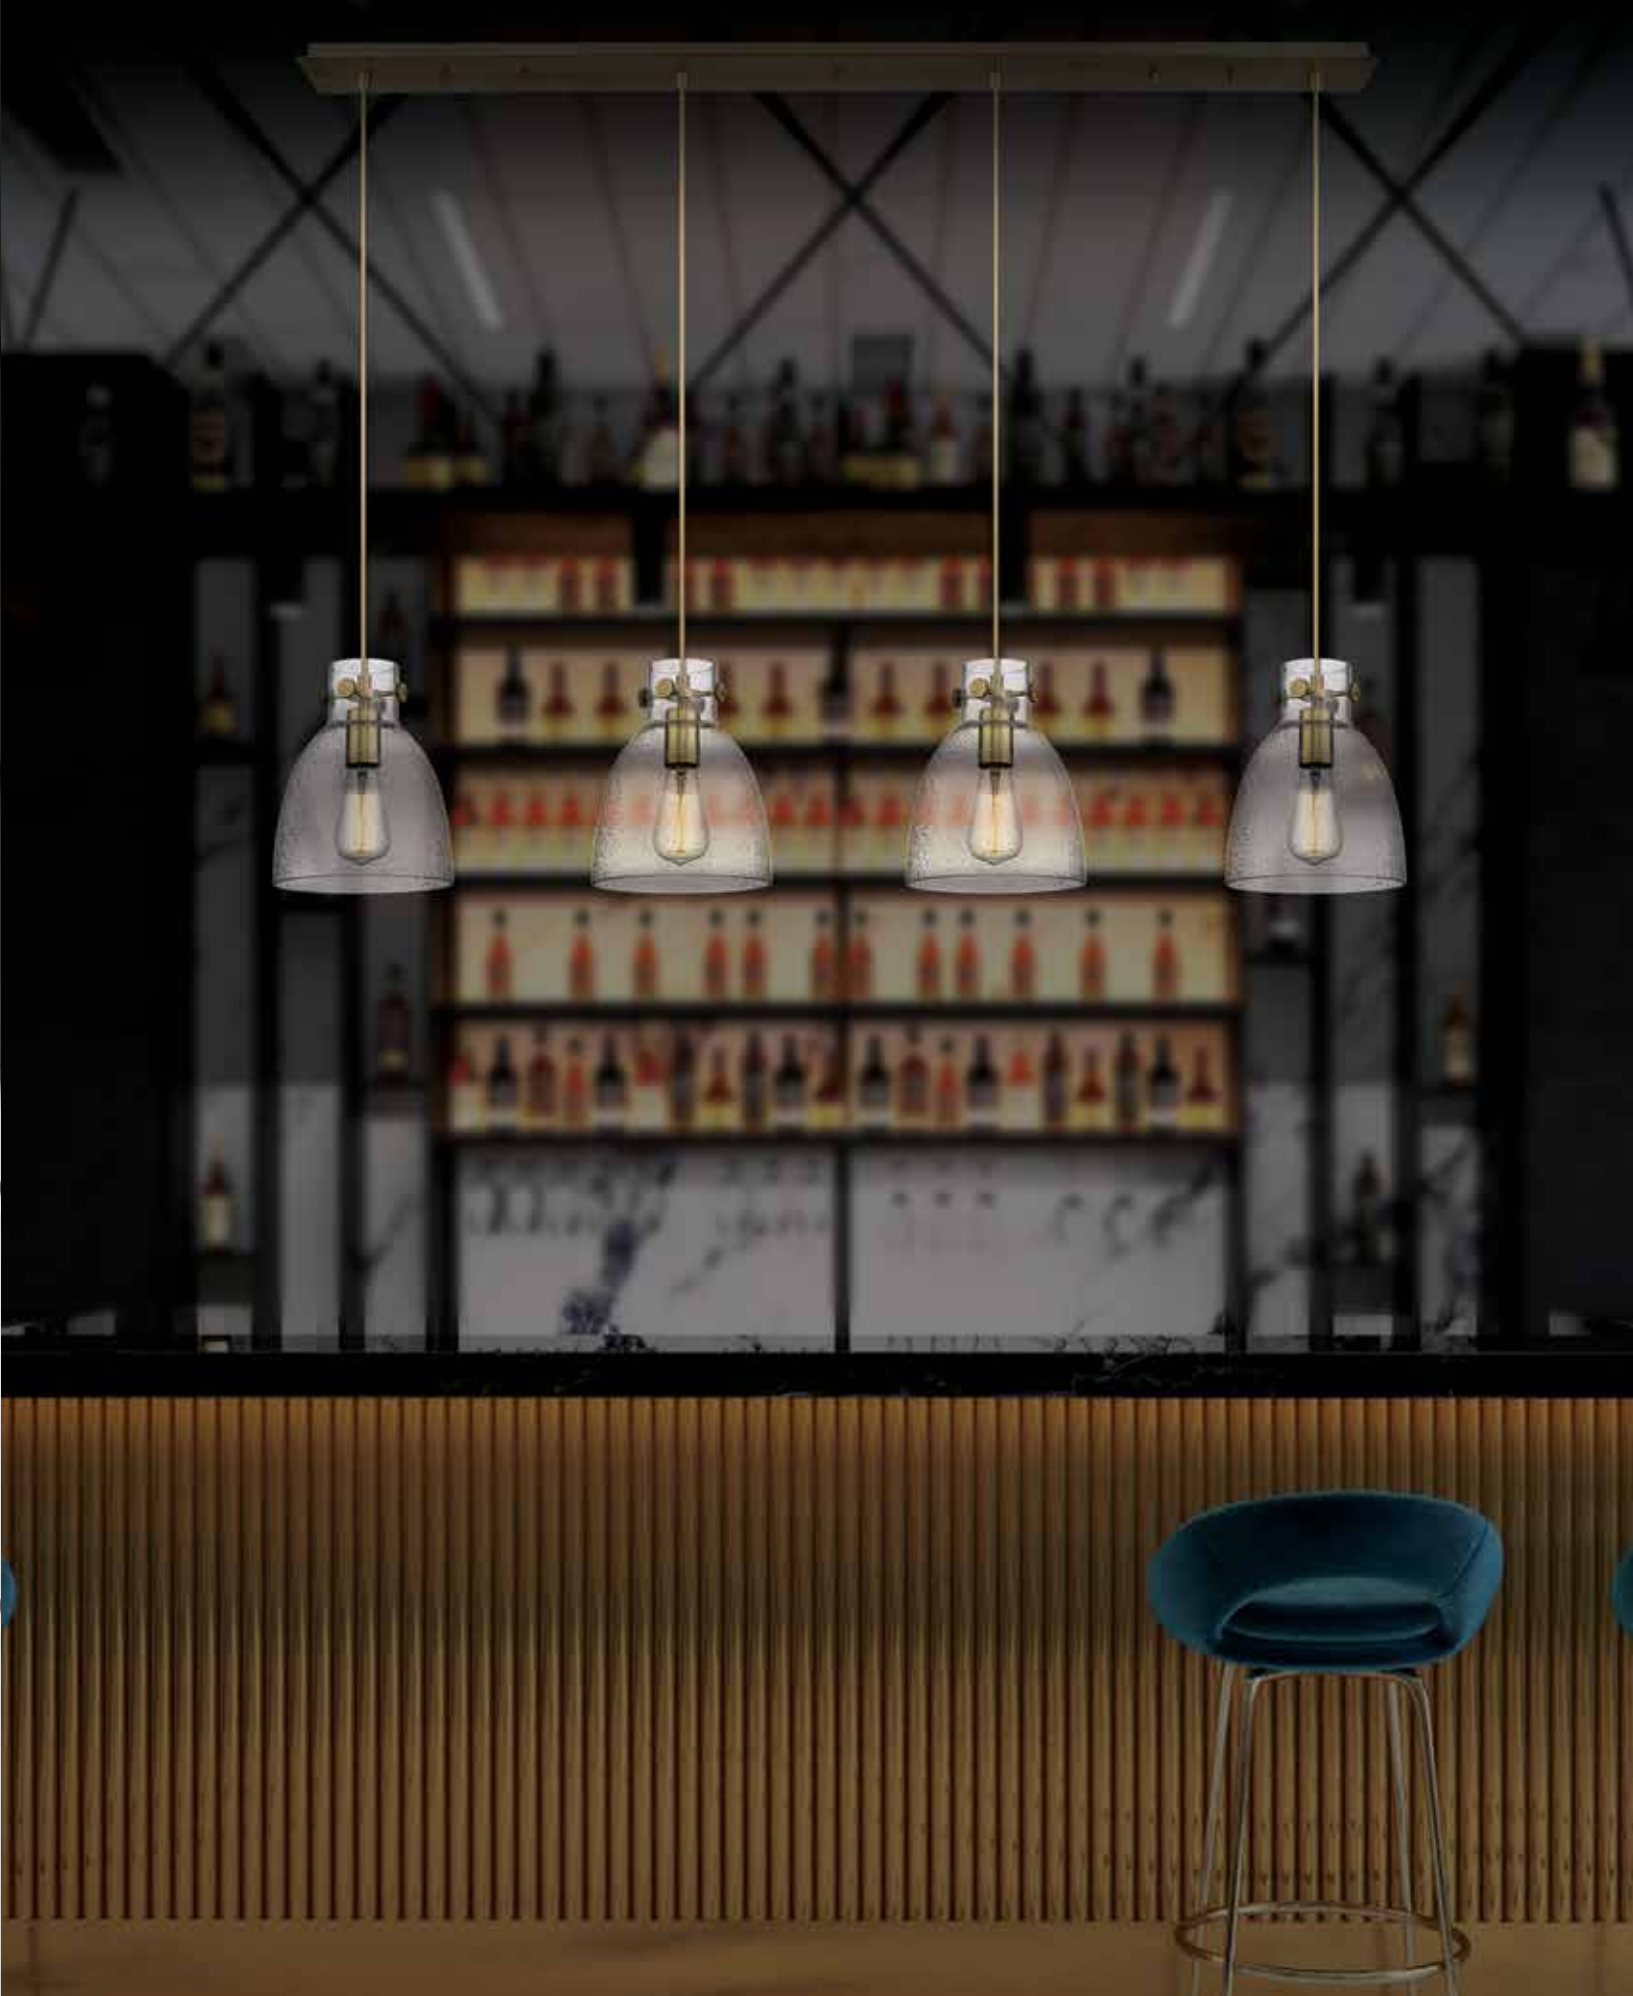

Newton Bell Multi-Ports

4 Glass Choices: **G412-8**

WH

Cased Matte White

CL

Clear

SDY

Seedy

SM

Light Smoke

BK • Matte Black

BB • Brushed Brass

PN • Polished Nickel

SN • Satin Nickel

410-1PS-BK*-G412-8CL

Clear

8" DIA x 9 7/8" H

SHOWN WITH BB-60-A19 BULB

410-1PS-BB*-G412-8SM

Light Smoke

8" DIA x 9 7/8" H

SHOWN WITH BB-60-A BULB