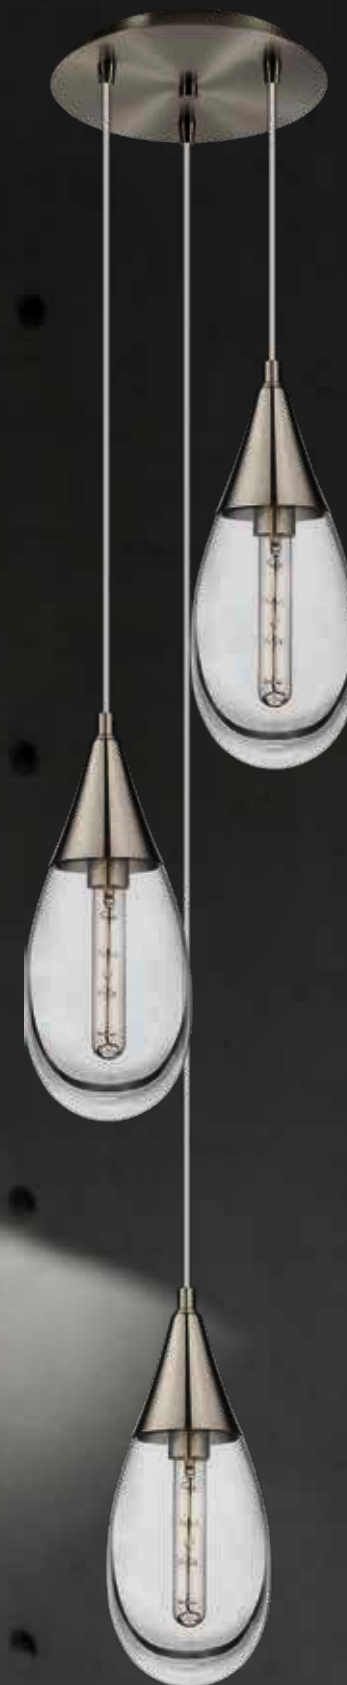

SN • Satin Nickel

2 Glass Choices: **G450-6**

450-1P-PN*-G450-6CL
Clear
6" DIA x 14 3/8" H
SHOWN WITH BB-7T-LED BULB

450-1P-BB*-G450-6SCL
Striped Clear
6" DIA x 14 3/8" H
SHOWN WITH BB-7T-LED BULB

103-450-1P-BK*-G450-6SCL
Striped Clear
8" DIA x Adjustable Height
SHOWN WITH BB-7T-LED BULBS