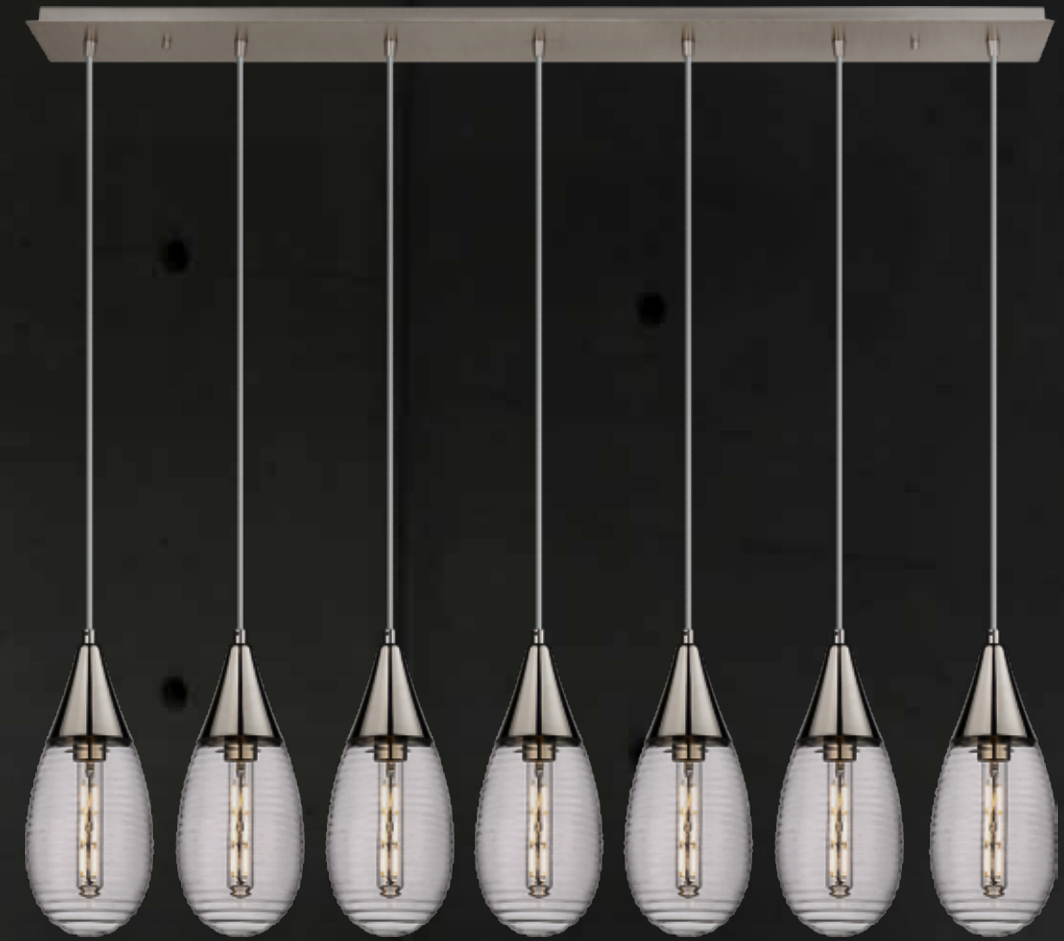

127-450-1P-PN*-G450-6SCL
Striped Clear
49 7/8" LONG x 6" W x Adjustable Height
SHOWN WITH BB-7T-LED BULBS