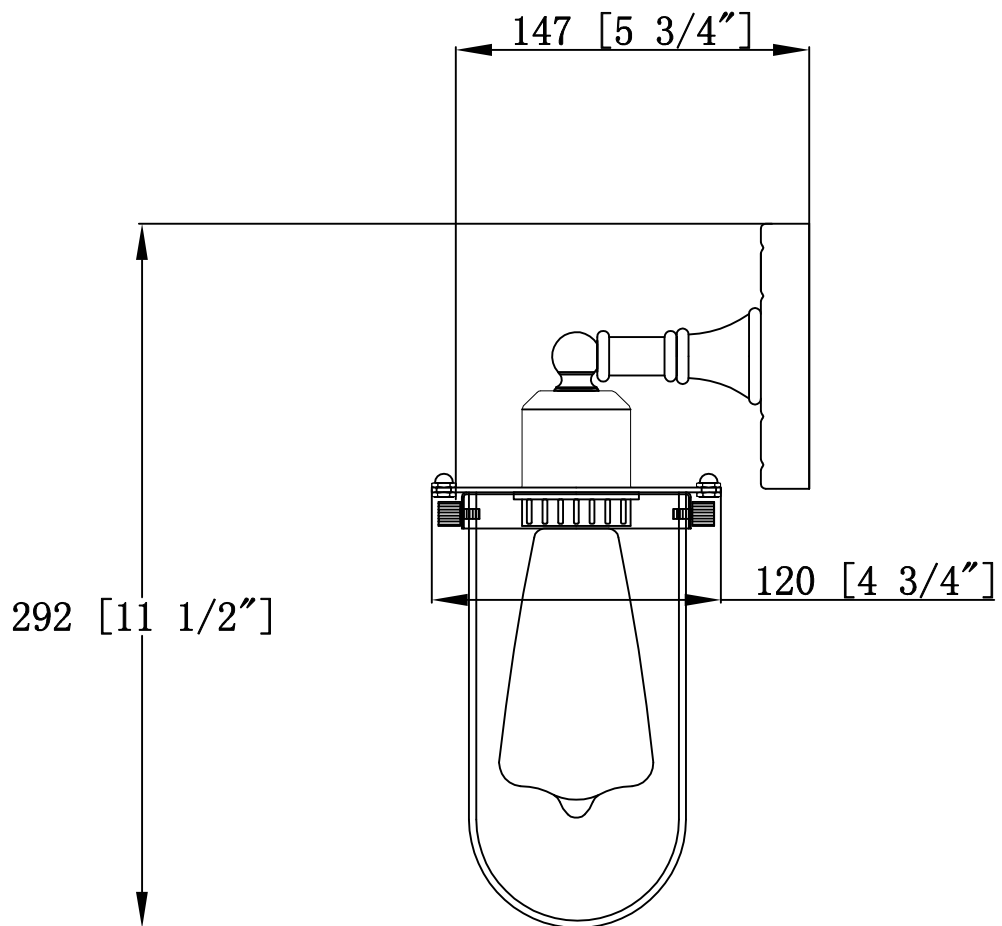

ITEM#: 232-SN-CL  
232-SN-W  
232-OB-CL  
232-OB-W

INNOVATIONS  
LIGHTING

1-40W MED

PROJECT:

TYPE: