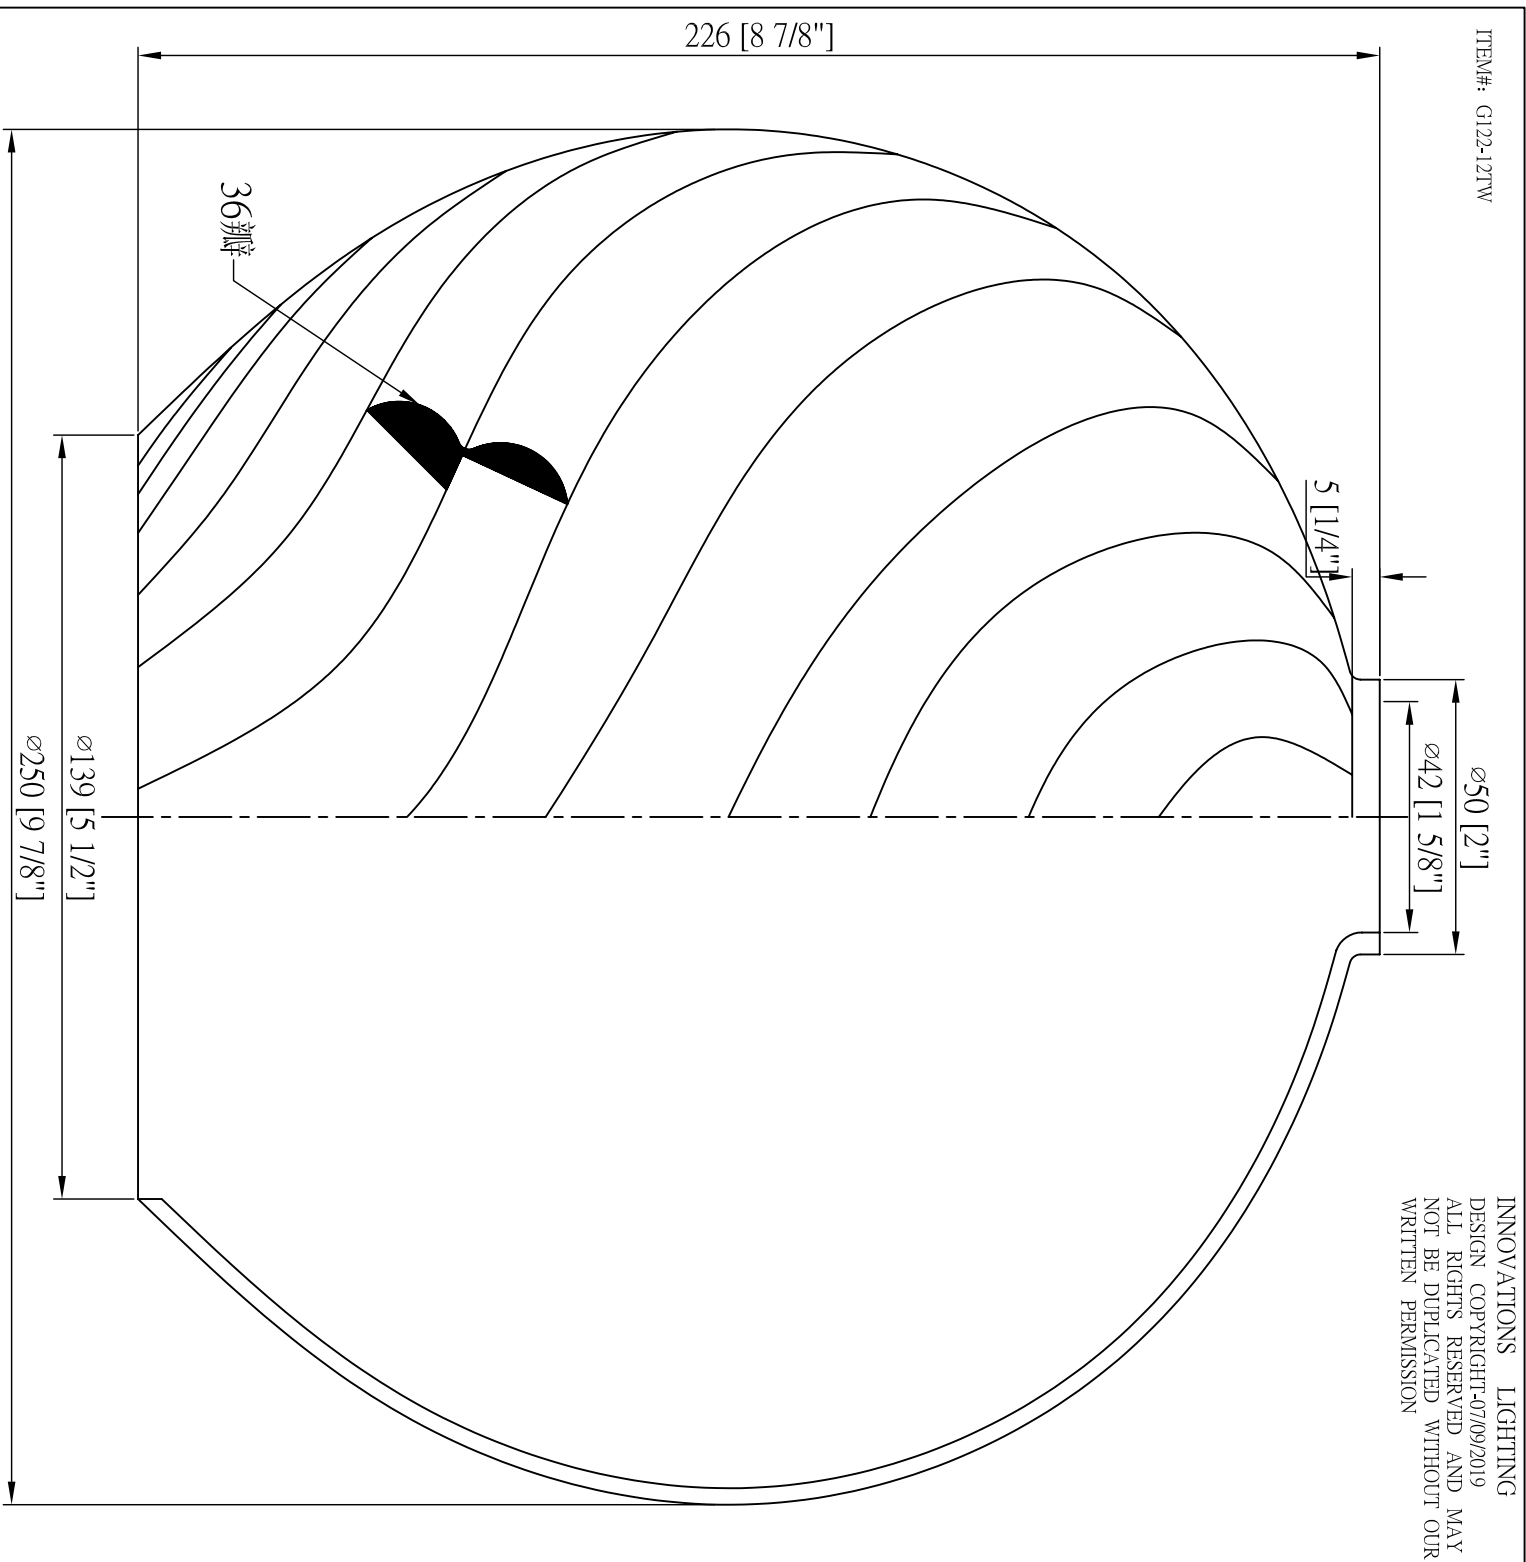

ITEM#: G122-12TW

INNOVATIONS LIGHTING
DESIGN COPYRIGHT-07/09/2019
ALL RIGHTS RESERVED AND MAY
NOT BE DUPLICATED WITHOUT OUR
WRITTEN PERMISSION

226 [8 7/8"]

36瓣

5 [1/4"]

$\phi 42$ [1 5/8"]

$\phi 50$ [2"]

$\phi 139$ [5 1/2"]

$\phi 250$ [9 7/8"]