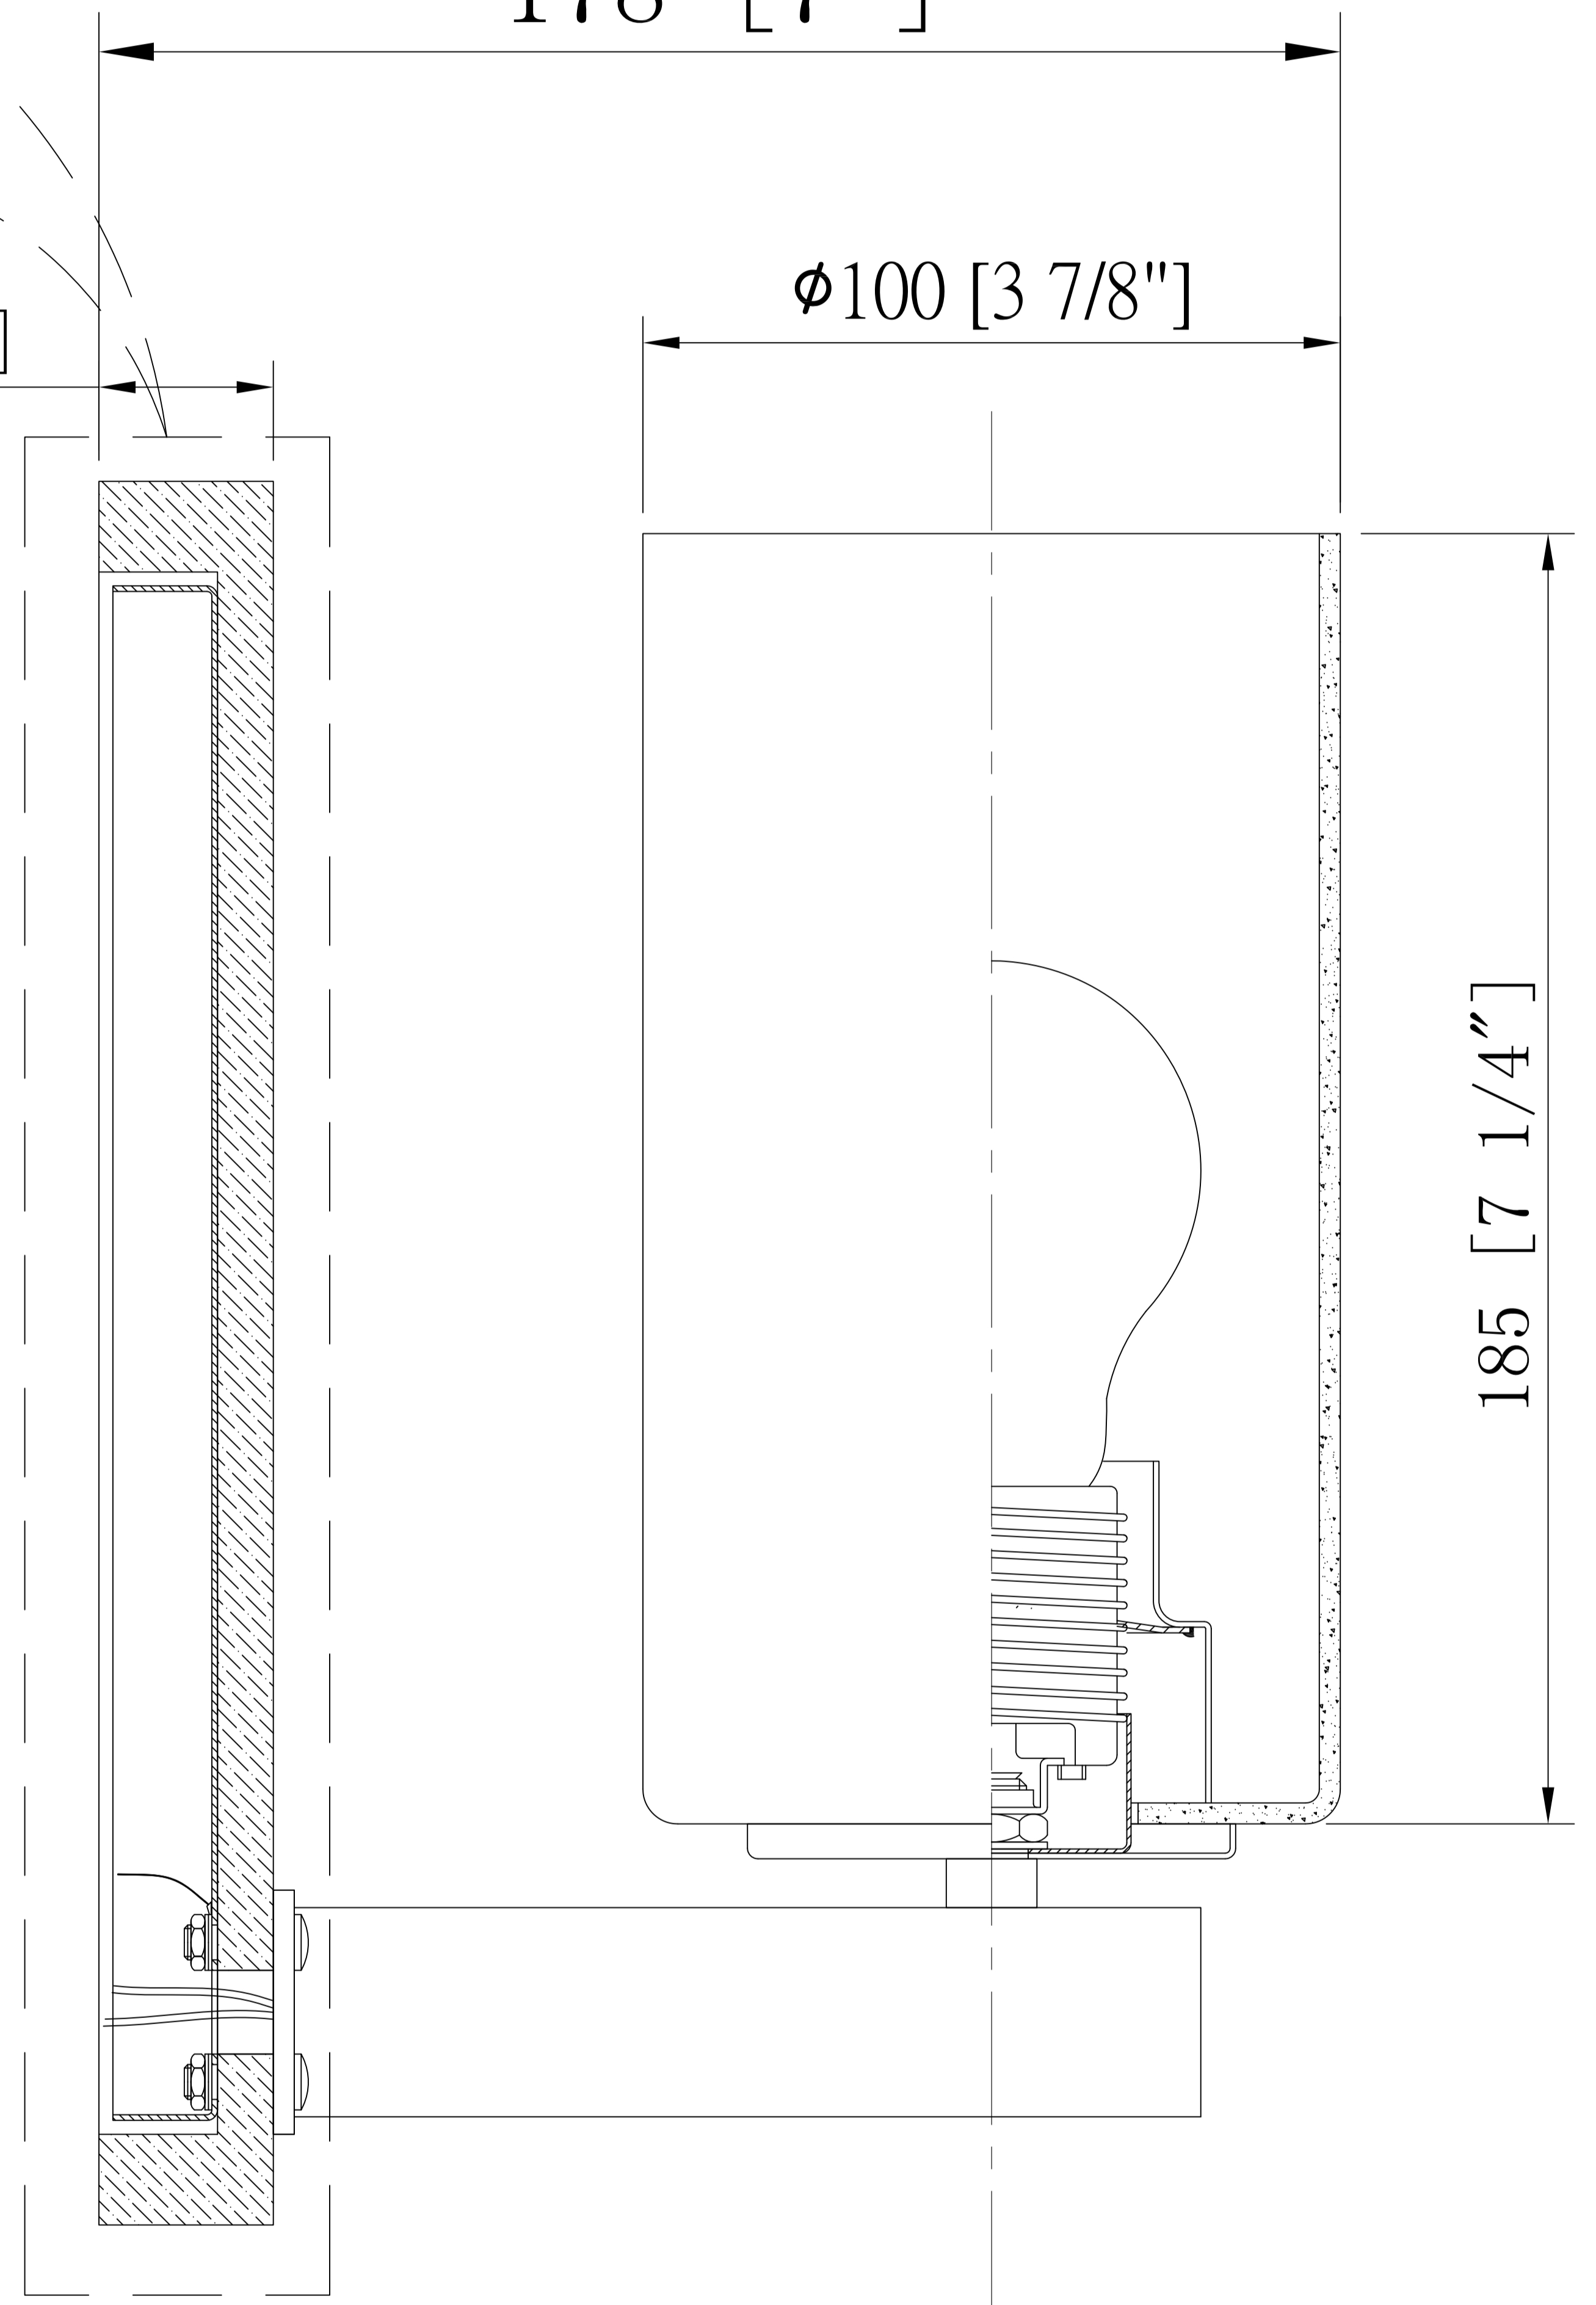

25 [1"]

178 [7"]

φ100 [3 7/8"]

185 [7 1/4"]

INNOVATIONS LIGHTING
DESIGN COPYRIGHT - 12/12/2019
ALL RIGHTS RESERVED AND MAY
NOT BE DUPLICATED WITHOUT OUR
WRITTEN PERMISSION

ITEM: 424-1W