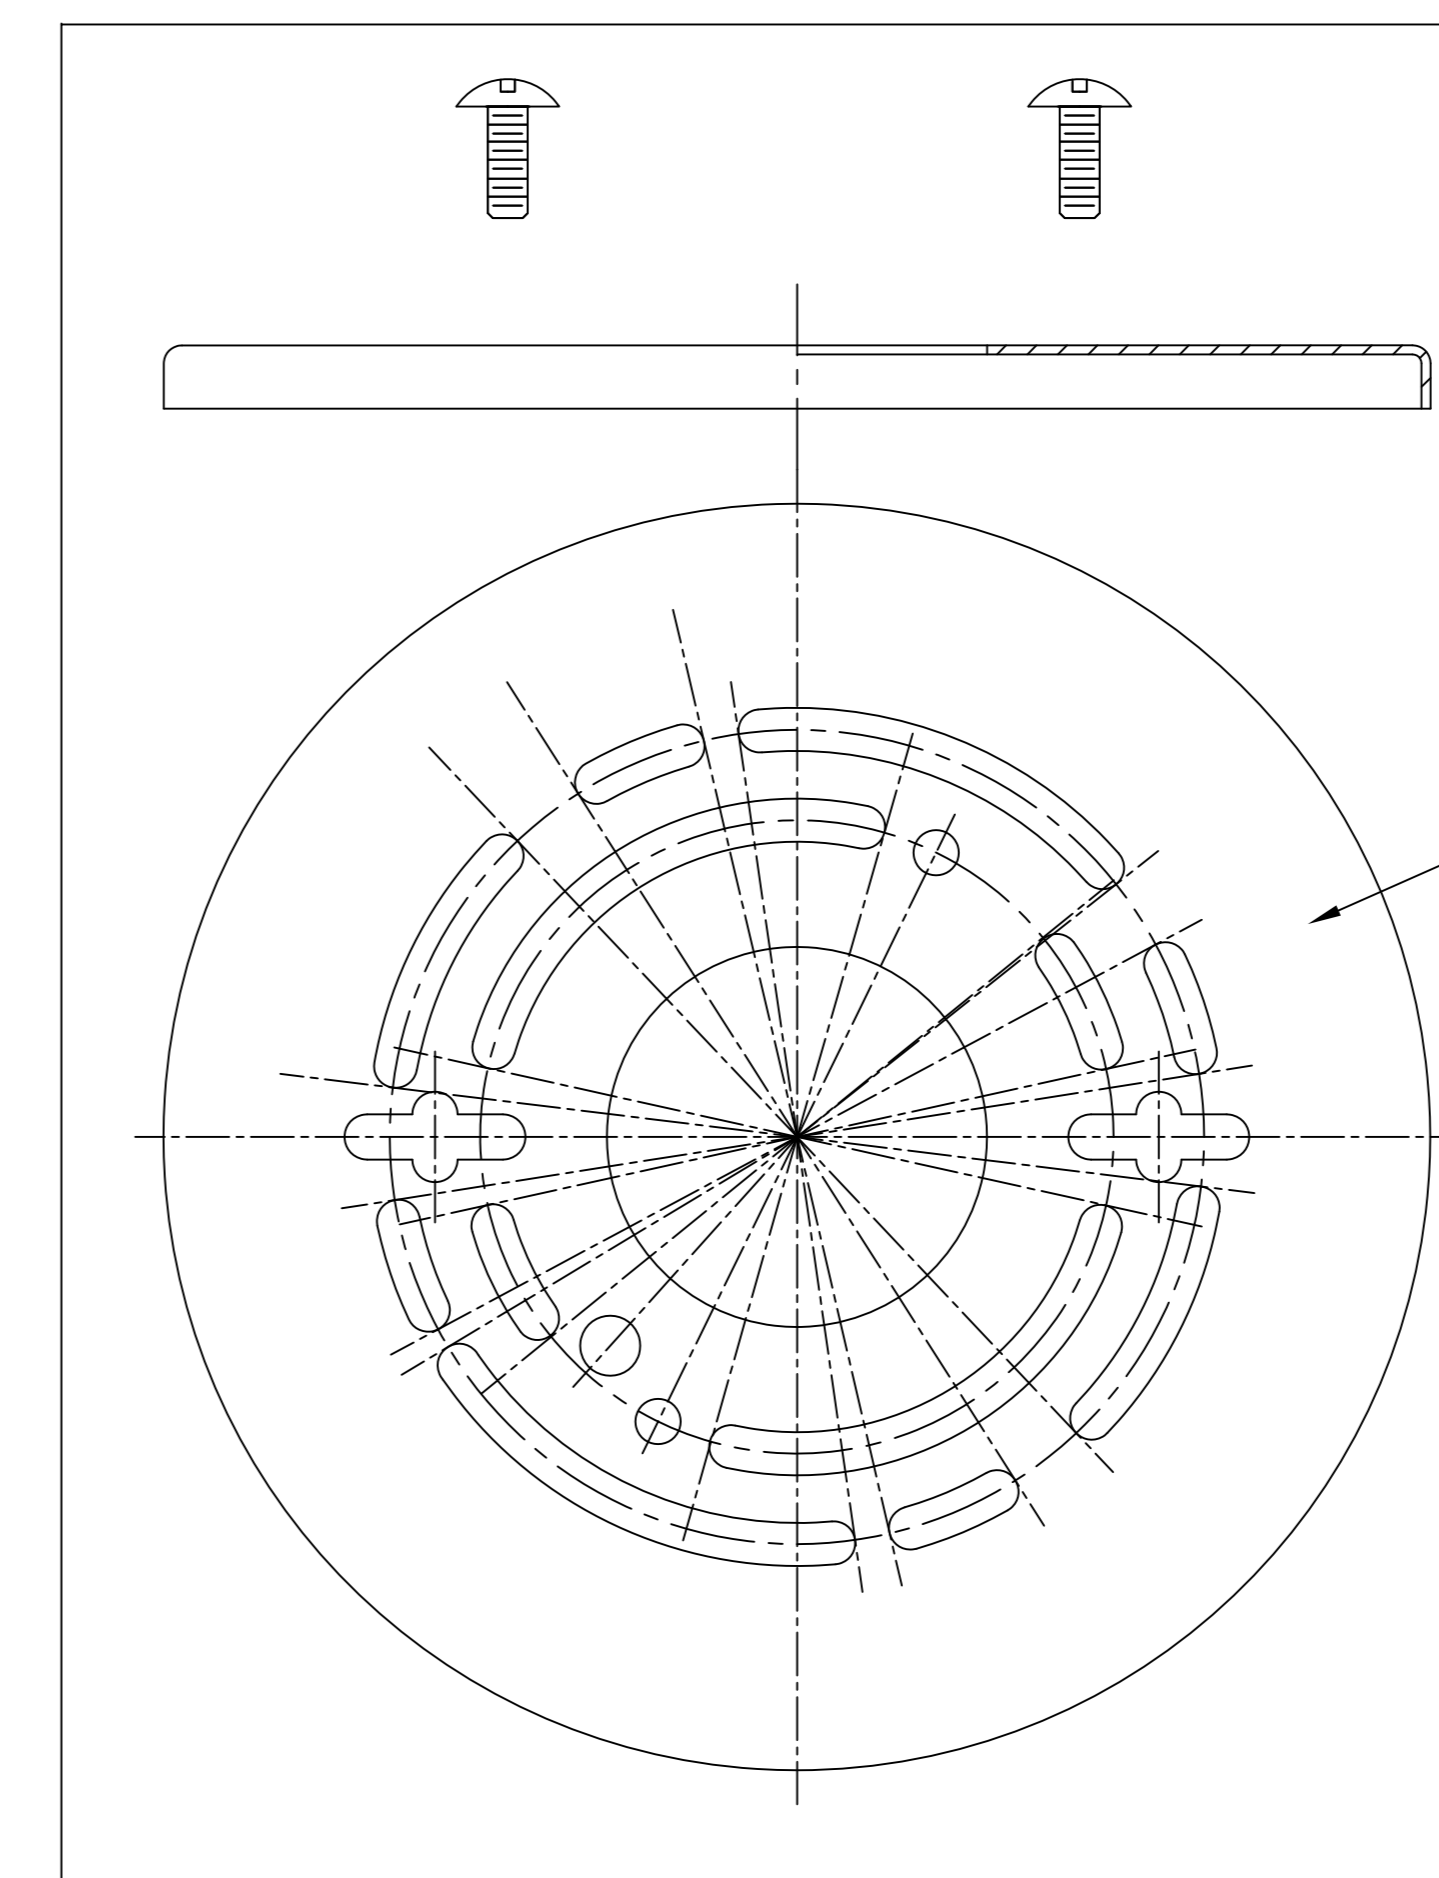

REMOVED 6PCS VENTS
FROM GLASS HOLDER, LABEL
MAX. 60W

ITEM: 418-2W

BK

INNOVATIONS LIGHTING
DESIGN COPYRIGHT - 12/12/2019
ALL RIGHTS RESERVED AND MAY
NOT BE DUPLICATED WITHOUT OUR
WRITTEN PERMISSION