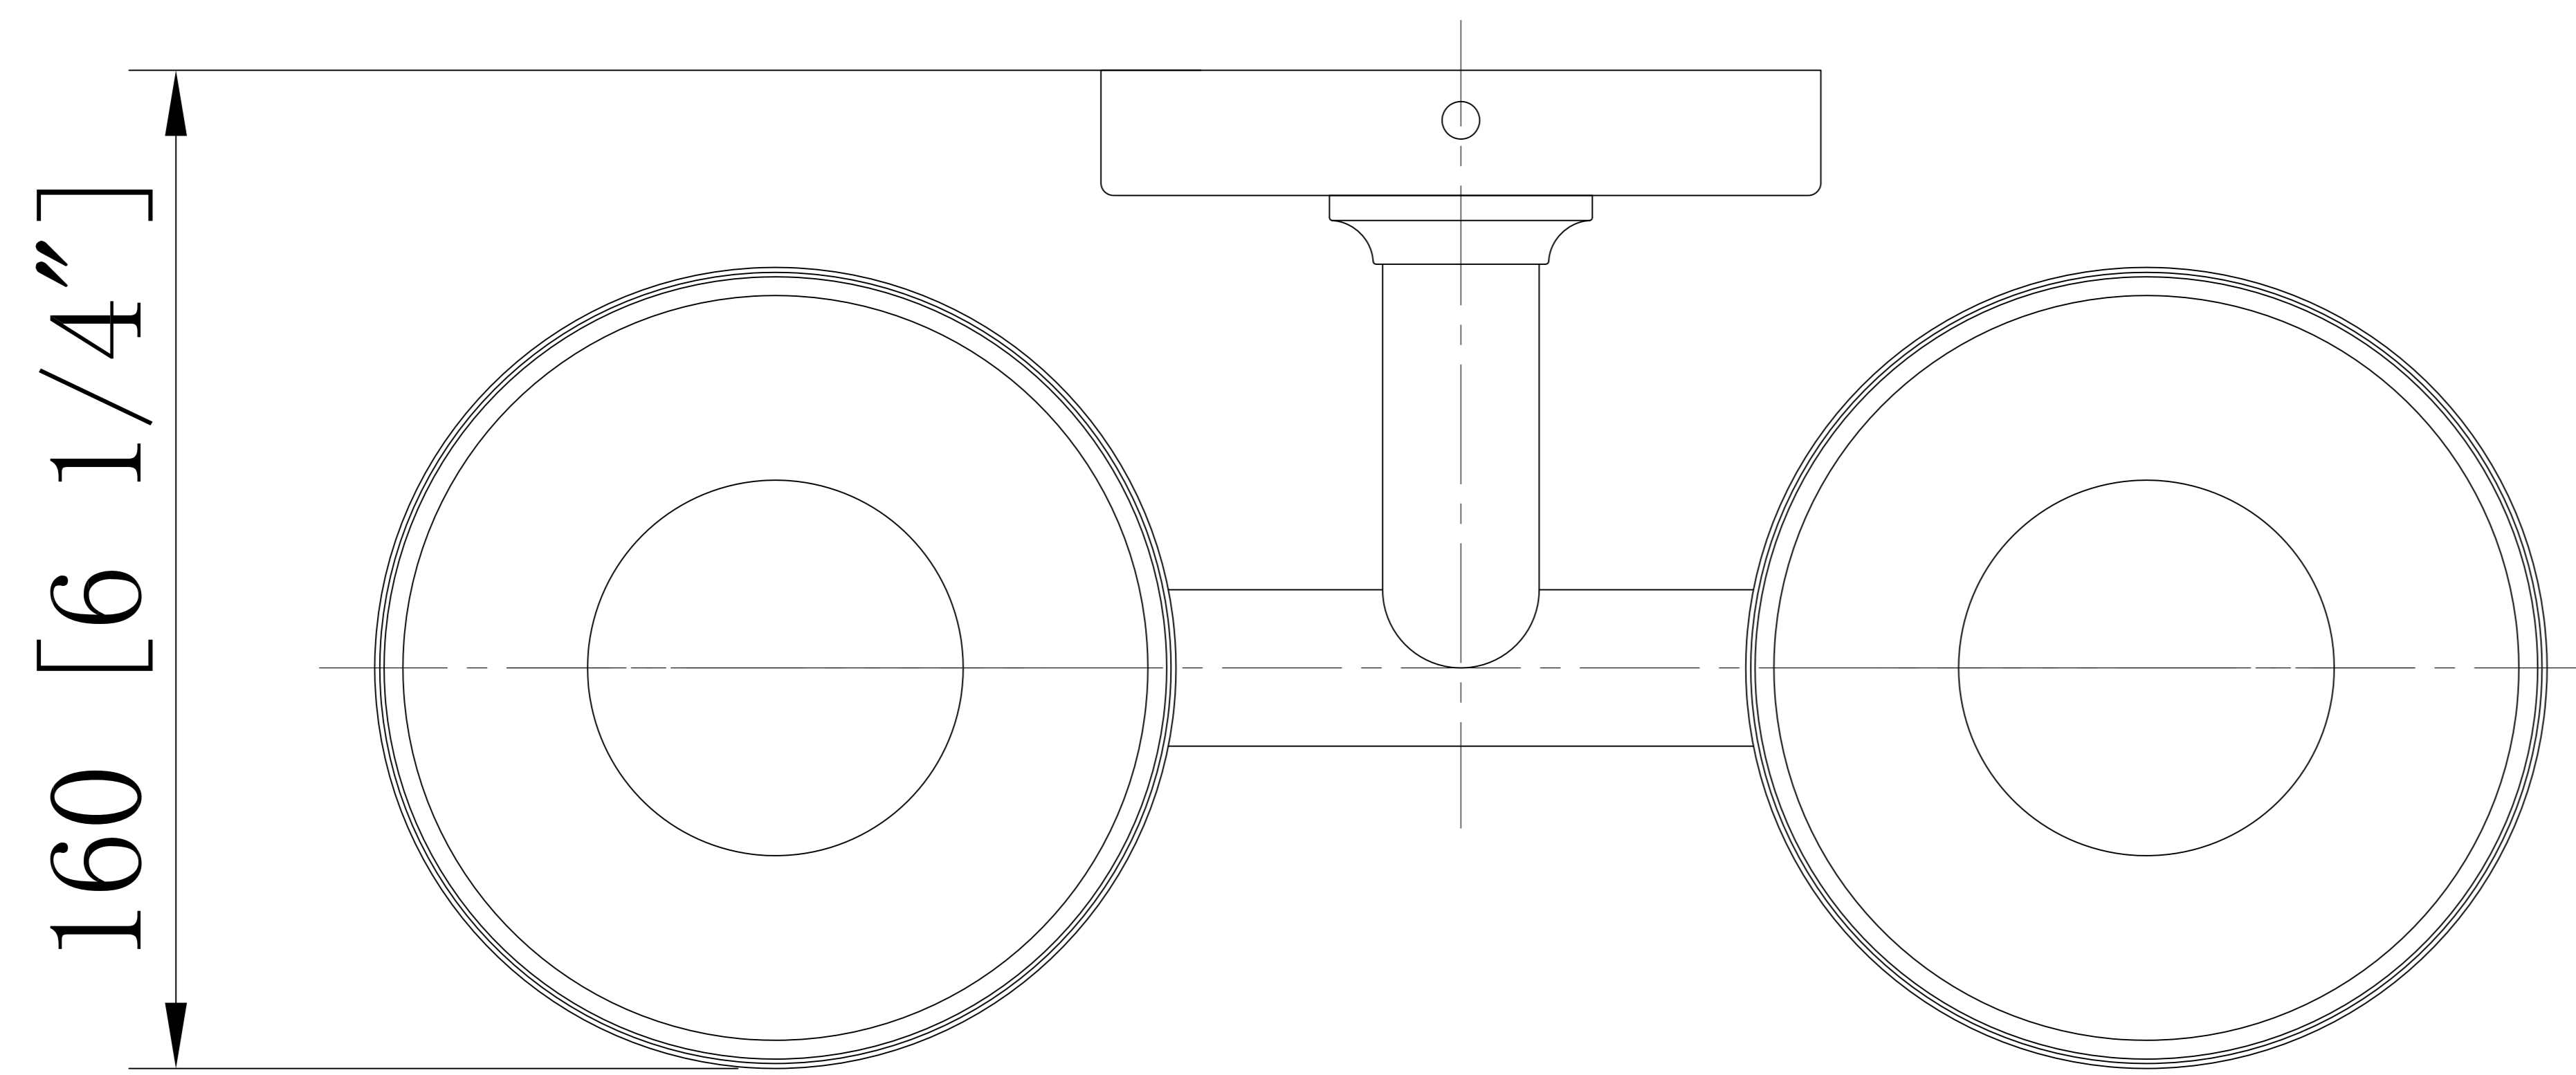

REMOVED 6PCS VENTS
FROM GLASS HOLDER, LABEL
MAX. 60W

ITEM: 418-2W

BK

INNOVATIONS LIGHTING
DESIGN COPYRIGHT - 12/12/2019
ALL RIGHTS RESERVED AND MAY
NOT BE DUPLICATED WITHOUT OUR
WRITTEN PERMISSION